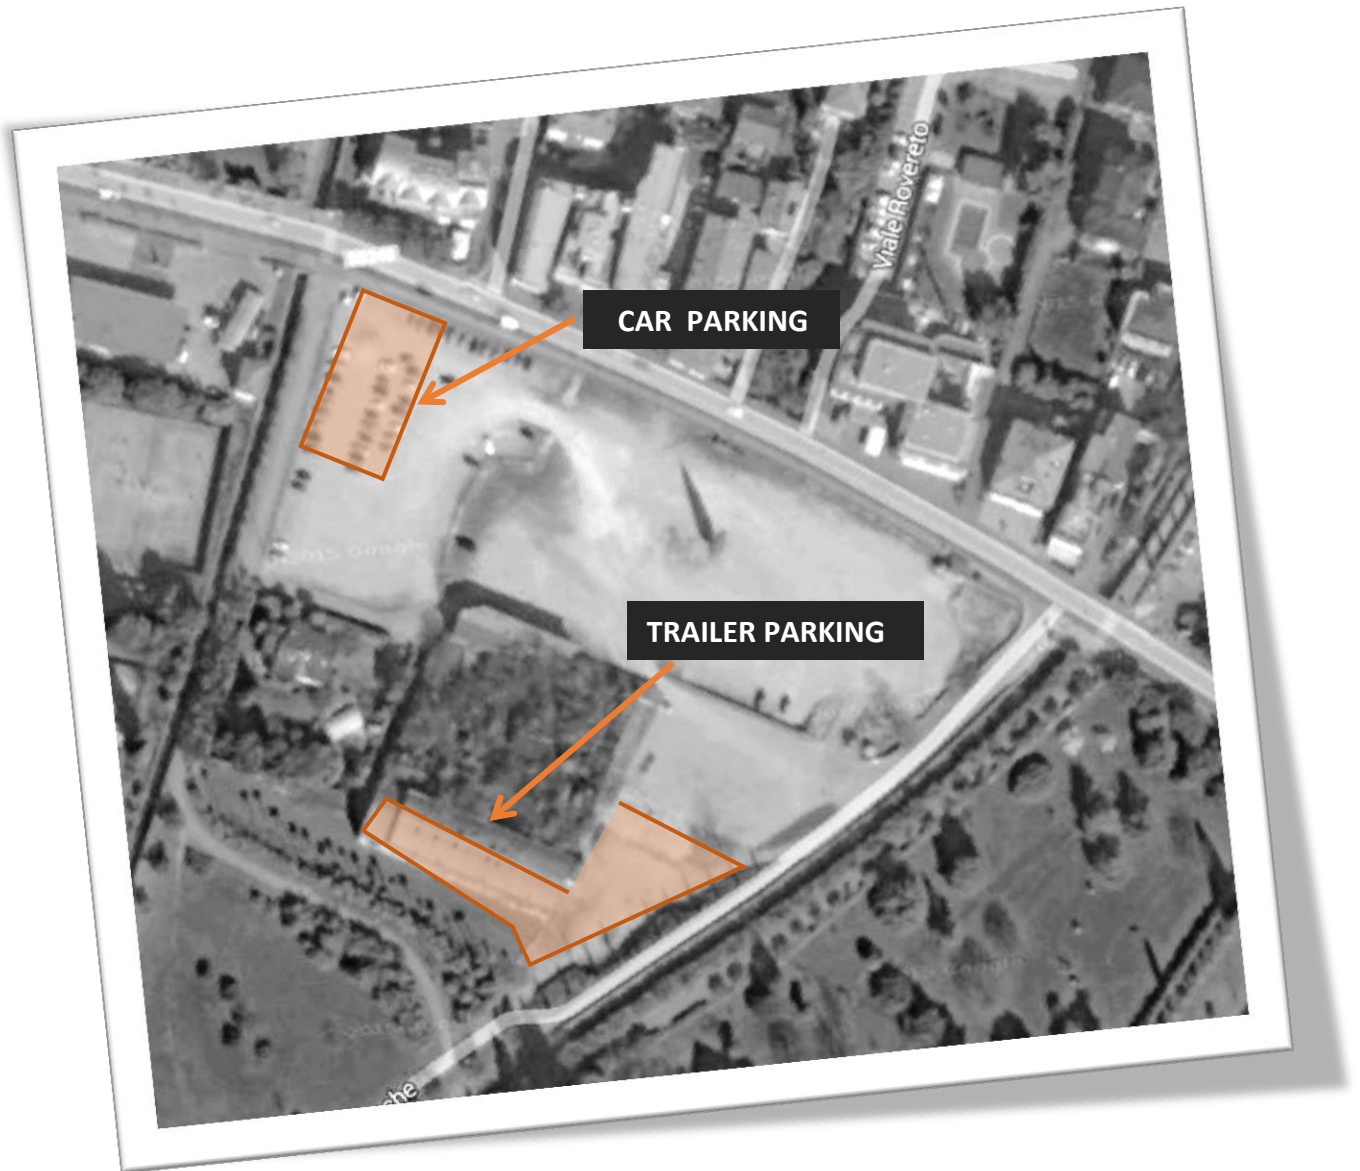

FRAGLIA VELA RIVA

LOGISTIC DETAILS MAP

AREA EX-CATTOI

CAR AND TRAILER PARKING DETAILS

CAR PARKING

→ 30 additional places

FRAGLIA VELA RIVA - AREA EX-CATTOI

DISTANCE MAP (500m)